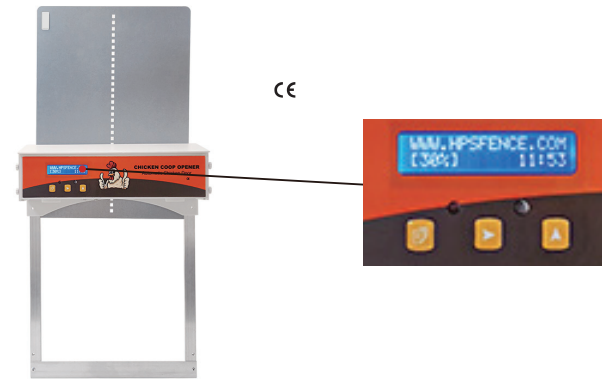

AD006 *New*

Chicken door opener
Light sensor & timer with 4 working modes
Power supply: 4 pieces of AA battery or 6V battery
Chicken door opener working voltage: 6V

Advantages:

1. External buttons is easy to operate.
2. LCD screen display.
3. Manual opening.
4. Customizable boot screen.
5. Battery power display.
6. Exact Lumen value measuring unit.
7. Customized different language
8. Metal gear lifter instead of wire.
9. Automatic locked door will prevent predator lift the door.
10. Anti-pinch function will not let your chickens be hurt by door.