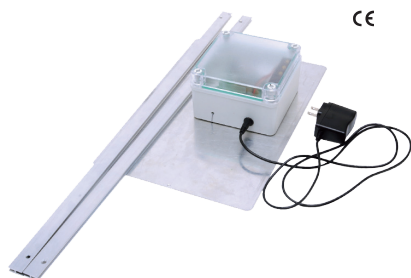

CHICKEN COOP DOOR OPENERS

AD003

Chicken door opener with adapter

Light sensor & timer with 4 working modes

Adapter working voltage: 110v~240v

Chicken door opener working voltage: 12v

Adapter socket type: US, EU, AUS type and so on.

Advantages:

1. Applicable for 4 AA battery and AC power.
2. Easy to install and use.
3. Set and use with Lumen.
4. Set opening position by manual.