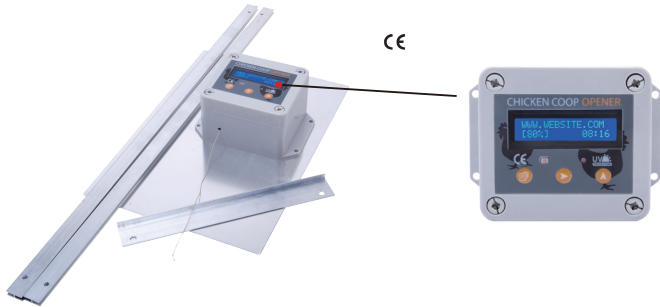

CHICKEN COOP DOOR OPENERS

AD005 *New*

Chicken door opener with adapter
Light sensor & timer with 4 working modes
Power supply: 4 pieces of AA battery
Chicken door opener working voltage: 6V

Advantages:

1. External buttons is easy to operate.
2. Waterproof shell.
3. LCD screen display.
4. Customizable boot screen.
5. Battery power display.
6. Exact Lumen value measuring unit.
7. External screw mounting hole.
8. Manual opening.
9. Customized different language.