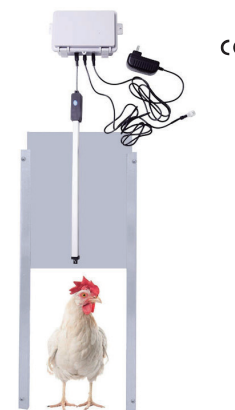

### Chicken door opener with adapter

Light sensor & timer with 4 working modes

Adapter working voltage: 110v~240v

Chicken door opener working voltage: 12v

Adapter socket type: US, EU, AUS type and so on.

### Advantages:

1. Applicable for 4 AA battery and AC power.
2. Easy to install and use.
3. Set and use with Lumen.
4. Set opening position by manual.